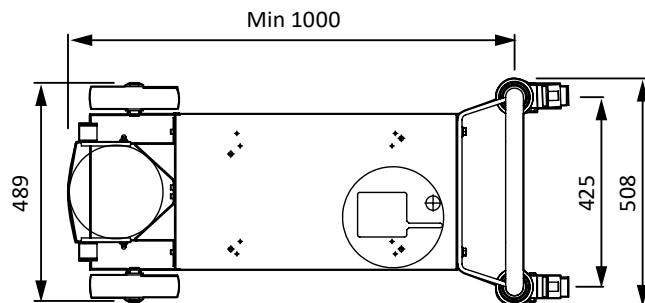

ELD500 PRECISION LEAK DETECTOR TROLLEY

edwardsvacuum.com

Our new trolley is designed to fit various combinations of an ELD500 leak detector with primary vacuum pumps and accessories. The ELD500 can be easily mounted to the boreholes, using the feet-screws of the ELD500 to fix the leak detector to the upper plate of the trolley. An additional drawer gives storage space for small accessories and/or documents. The trolley offers flexible mounting possibilities for primary vacuum pumps with Z-Profiles in the bottom to be fixed to the pump feet. The pump with the Z-Profiles mounted can then be fixed to the trolley. The trolley offers space to mount pumps of sizes up to height=450mm x length=623mm x width=320mm – additional space for the vacuum connections and electric ports needs to be considered. A variable helium bottle holder allows mounting and fixing helium bottles of up to 205mm diameter.

Features and benefits

- Compact
- Minimal footprint
- Fully assembled
- No systemisation required
- Robust construction
- Low cost of ownership

Dimensions

(A) Min Clamping Area

Ordering information

Product description	Order number
ELD500 Trolley	D13550630
Delivery scope	
Cart, Z-Profiles incl. 4 screws/nuts	