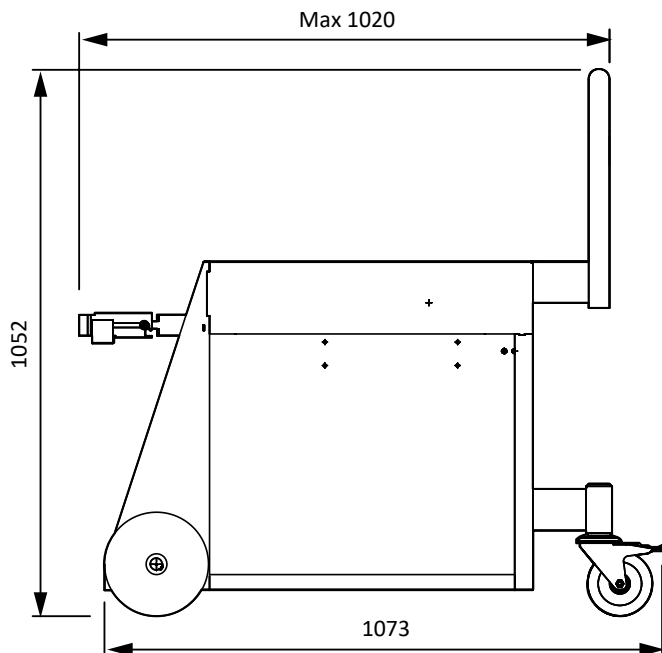

ELD500 PRECISION LEAK DETECTOR TROLLEY

edwardsvacuum.com

Our new trolley is designed to fit various combinations of an ELD500 leak detector with primary vacuum pumps and accessories. The ELD500 can be easily mounted to the boreholes, using the feet-screws of the ELD500 to fix the leak detector to the upper plate of the trolley. An additional drawer gives storage space for small accessories and/or documents. The trolley offers flexible mounting possibilities for primary vacuum pumps with Z-Profiles in the bottom to be fixed to the pump feet. The pump with the Z-Profiles mounted can then be fixed to the trolley. The trolley offers space to mount pumps of sizes up to height=450mm x length=623mm x width=320mm – additional space for the vacuum connections and electric ports needs to be considered. A variable helium bottle holder allows mounting and fixing helium bottles of up to 205mm diameter.

Features and benefits

- Compact
- Minimal footprint
- Fully assembled
- No systemisation required
- Robust construction
- Low cost of ownership

Dimensions

(A) Min Clamping Area

Ordering information

Product description	Order number
ELD500 Trolley	D13550630
Delivery scope	
Cart, Z-Profiles incl. 4 screws/nuts	