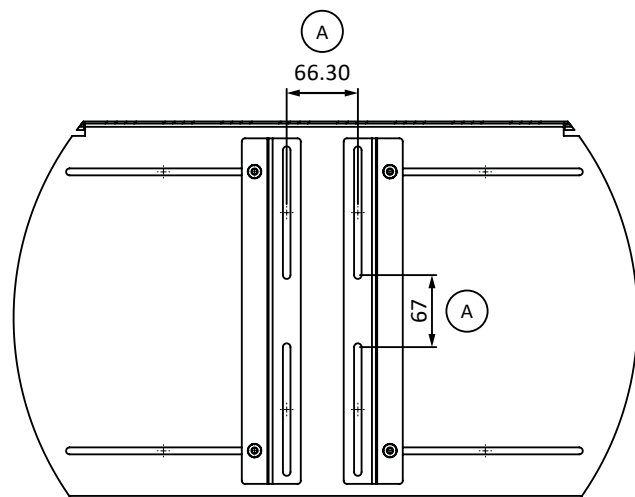

ELD500 PRECISION LEAK DETECTOR TROLLEY

edwardsvacuum.com

Our new trolley is designed to fit various combinations of an ELD500 leak detector with primary vacuum pumps and accessories. The ELD500 can be easily mounted to the boreholes, using the feet-screws of the ELD500 to fix the leak detector to the upper plate of the trolley. An additional drawer gives storage space for small accessories and/or documents. The trolley offers flexible mounting possibilities for primary vacuum pumps with Z-Profiles in the bottom to be fixed to the pump feet. The pump with the Z-Profiles mounted can then be fixed to the trolley. The trolley offers space to mount pumps of sizes up to height=450mm x length=623mm x width=320mm – additional space for the vacuum connections and electric ports needs to be considered. A variable helium bottle holder allows mounting and fixing helium bottles of up to 205mm diameter.

Features and benefits

- Compact
- Minimal footprint
- Fully assembled
- No systemisation required
- Robust construction
- Low cost of ownership

Dimensions

(A) Min Clamping Area

Ordering information

Product description	Order number
ELD500 Trolley	D13550630
Delivery scope	
Cart, Z-Profiles incl. 4 screws/nuts	